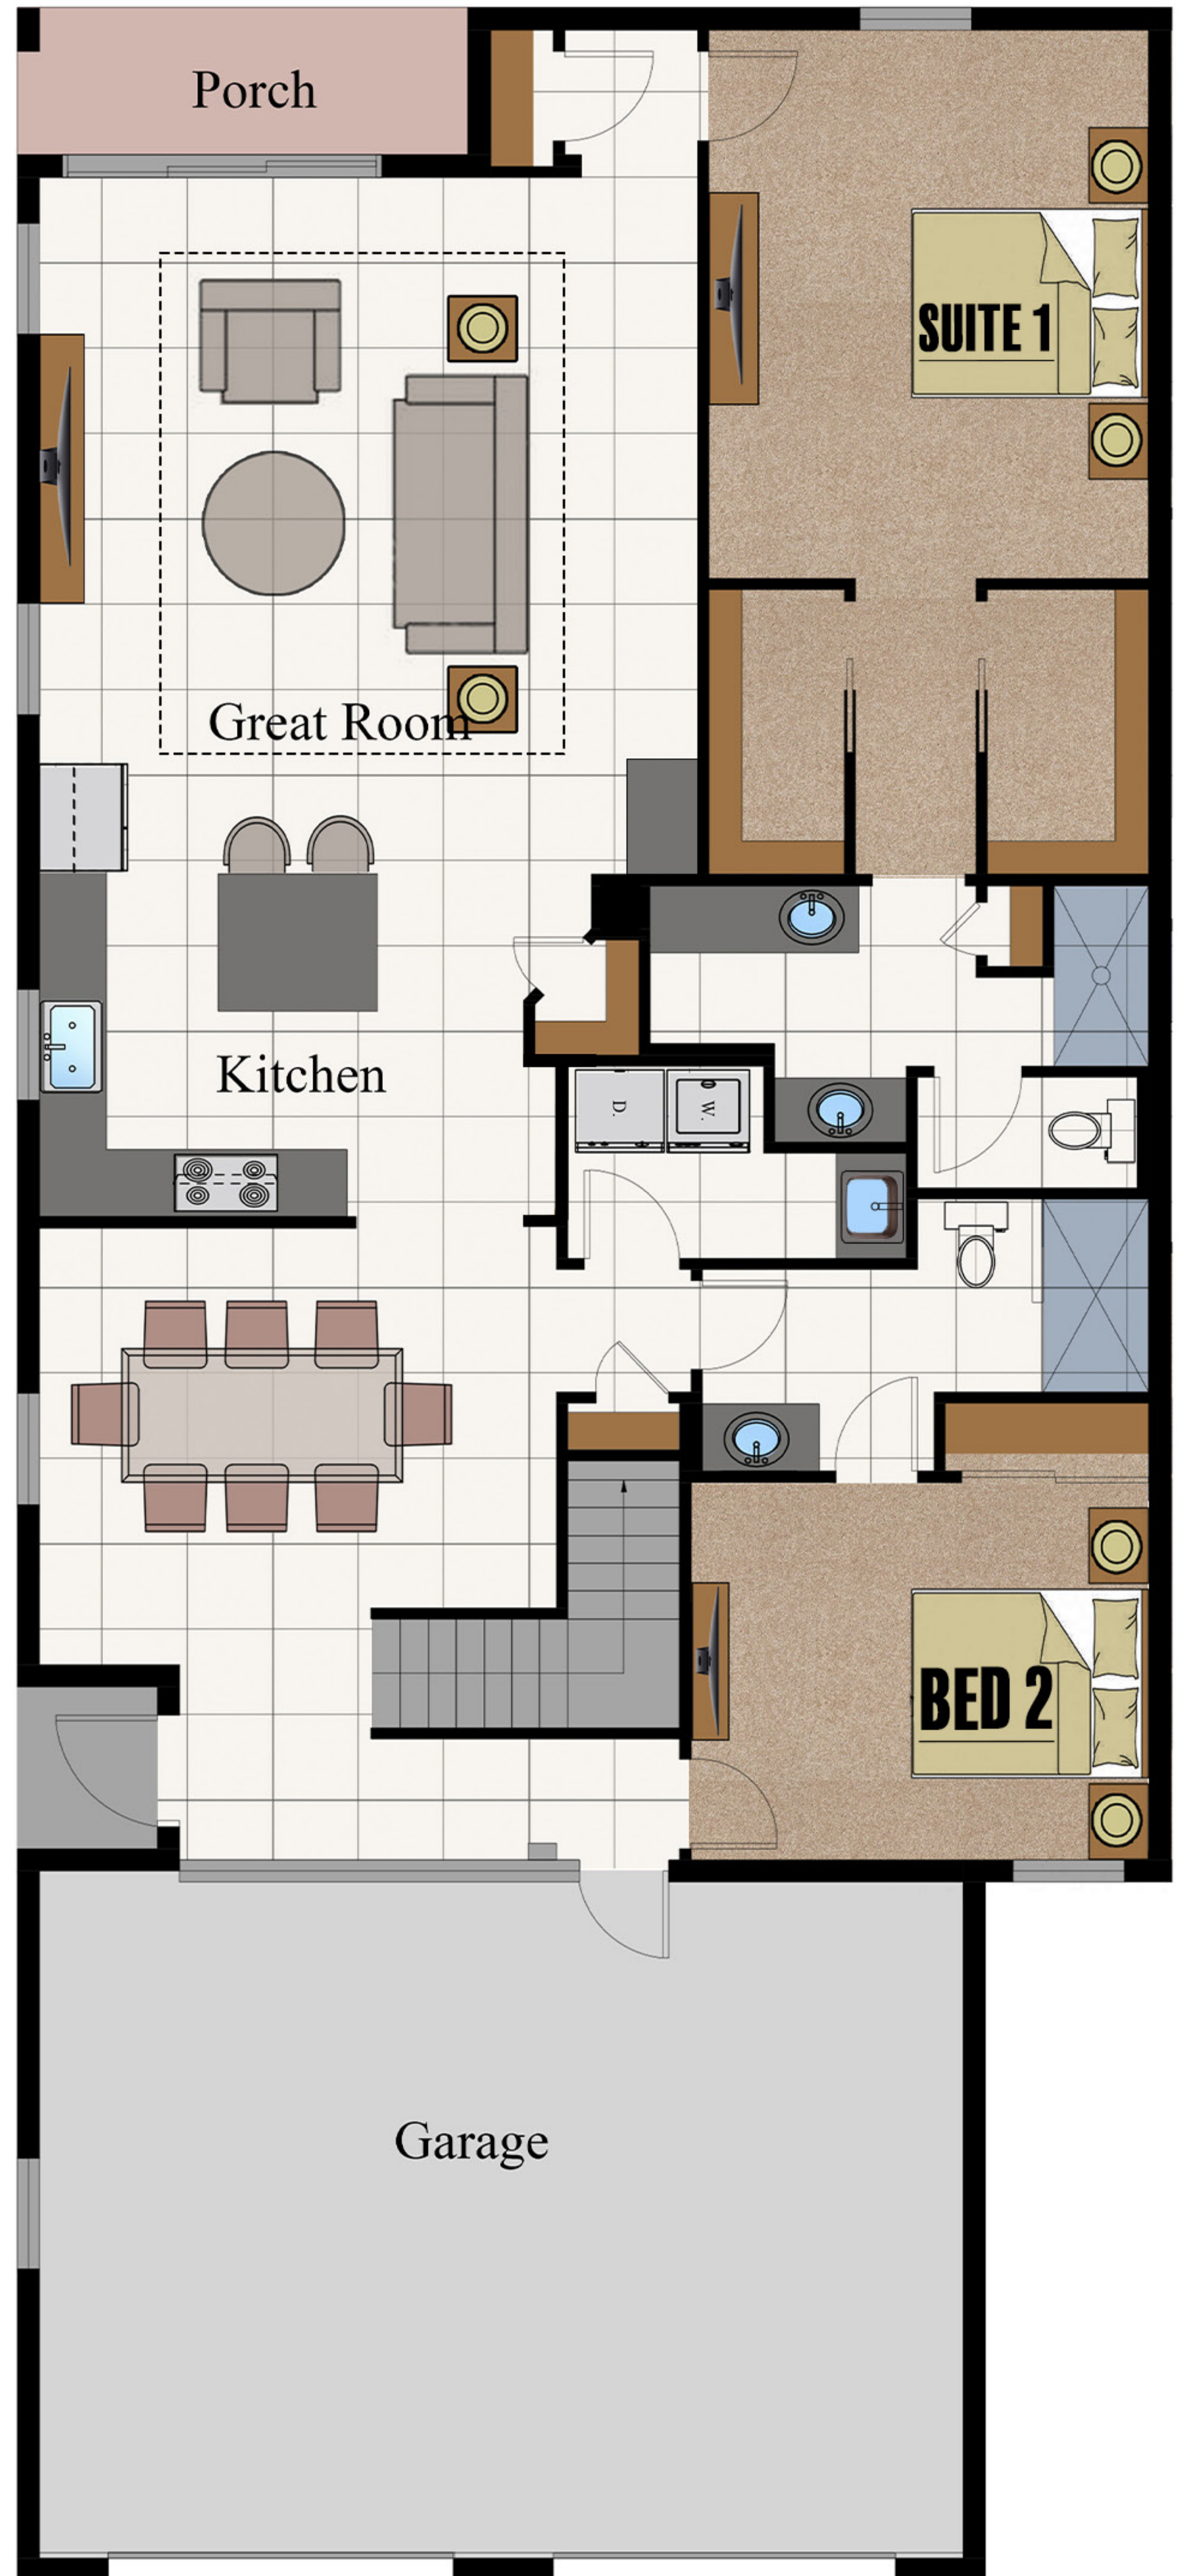

2 STORY

SECOND LEVEL

Square Footage

1st Living	1,734
2nd Living	644
Garage	592
Porch	57
Entry	19

Total 3,046

UNIT 97

All dimensions and specifications are approximate and subject to change in the field. Rendering and floor plan are for illustrative purposes only and may not reflect the actual characteristics of the home. Please discuss options with your sales person.