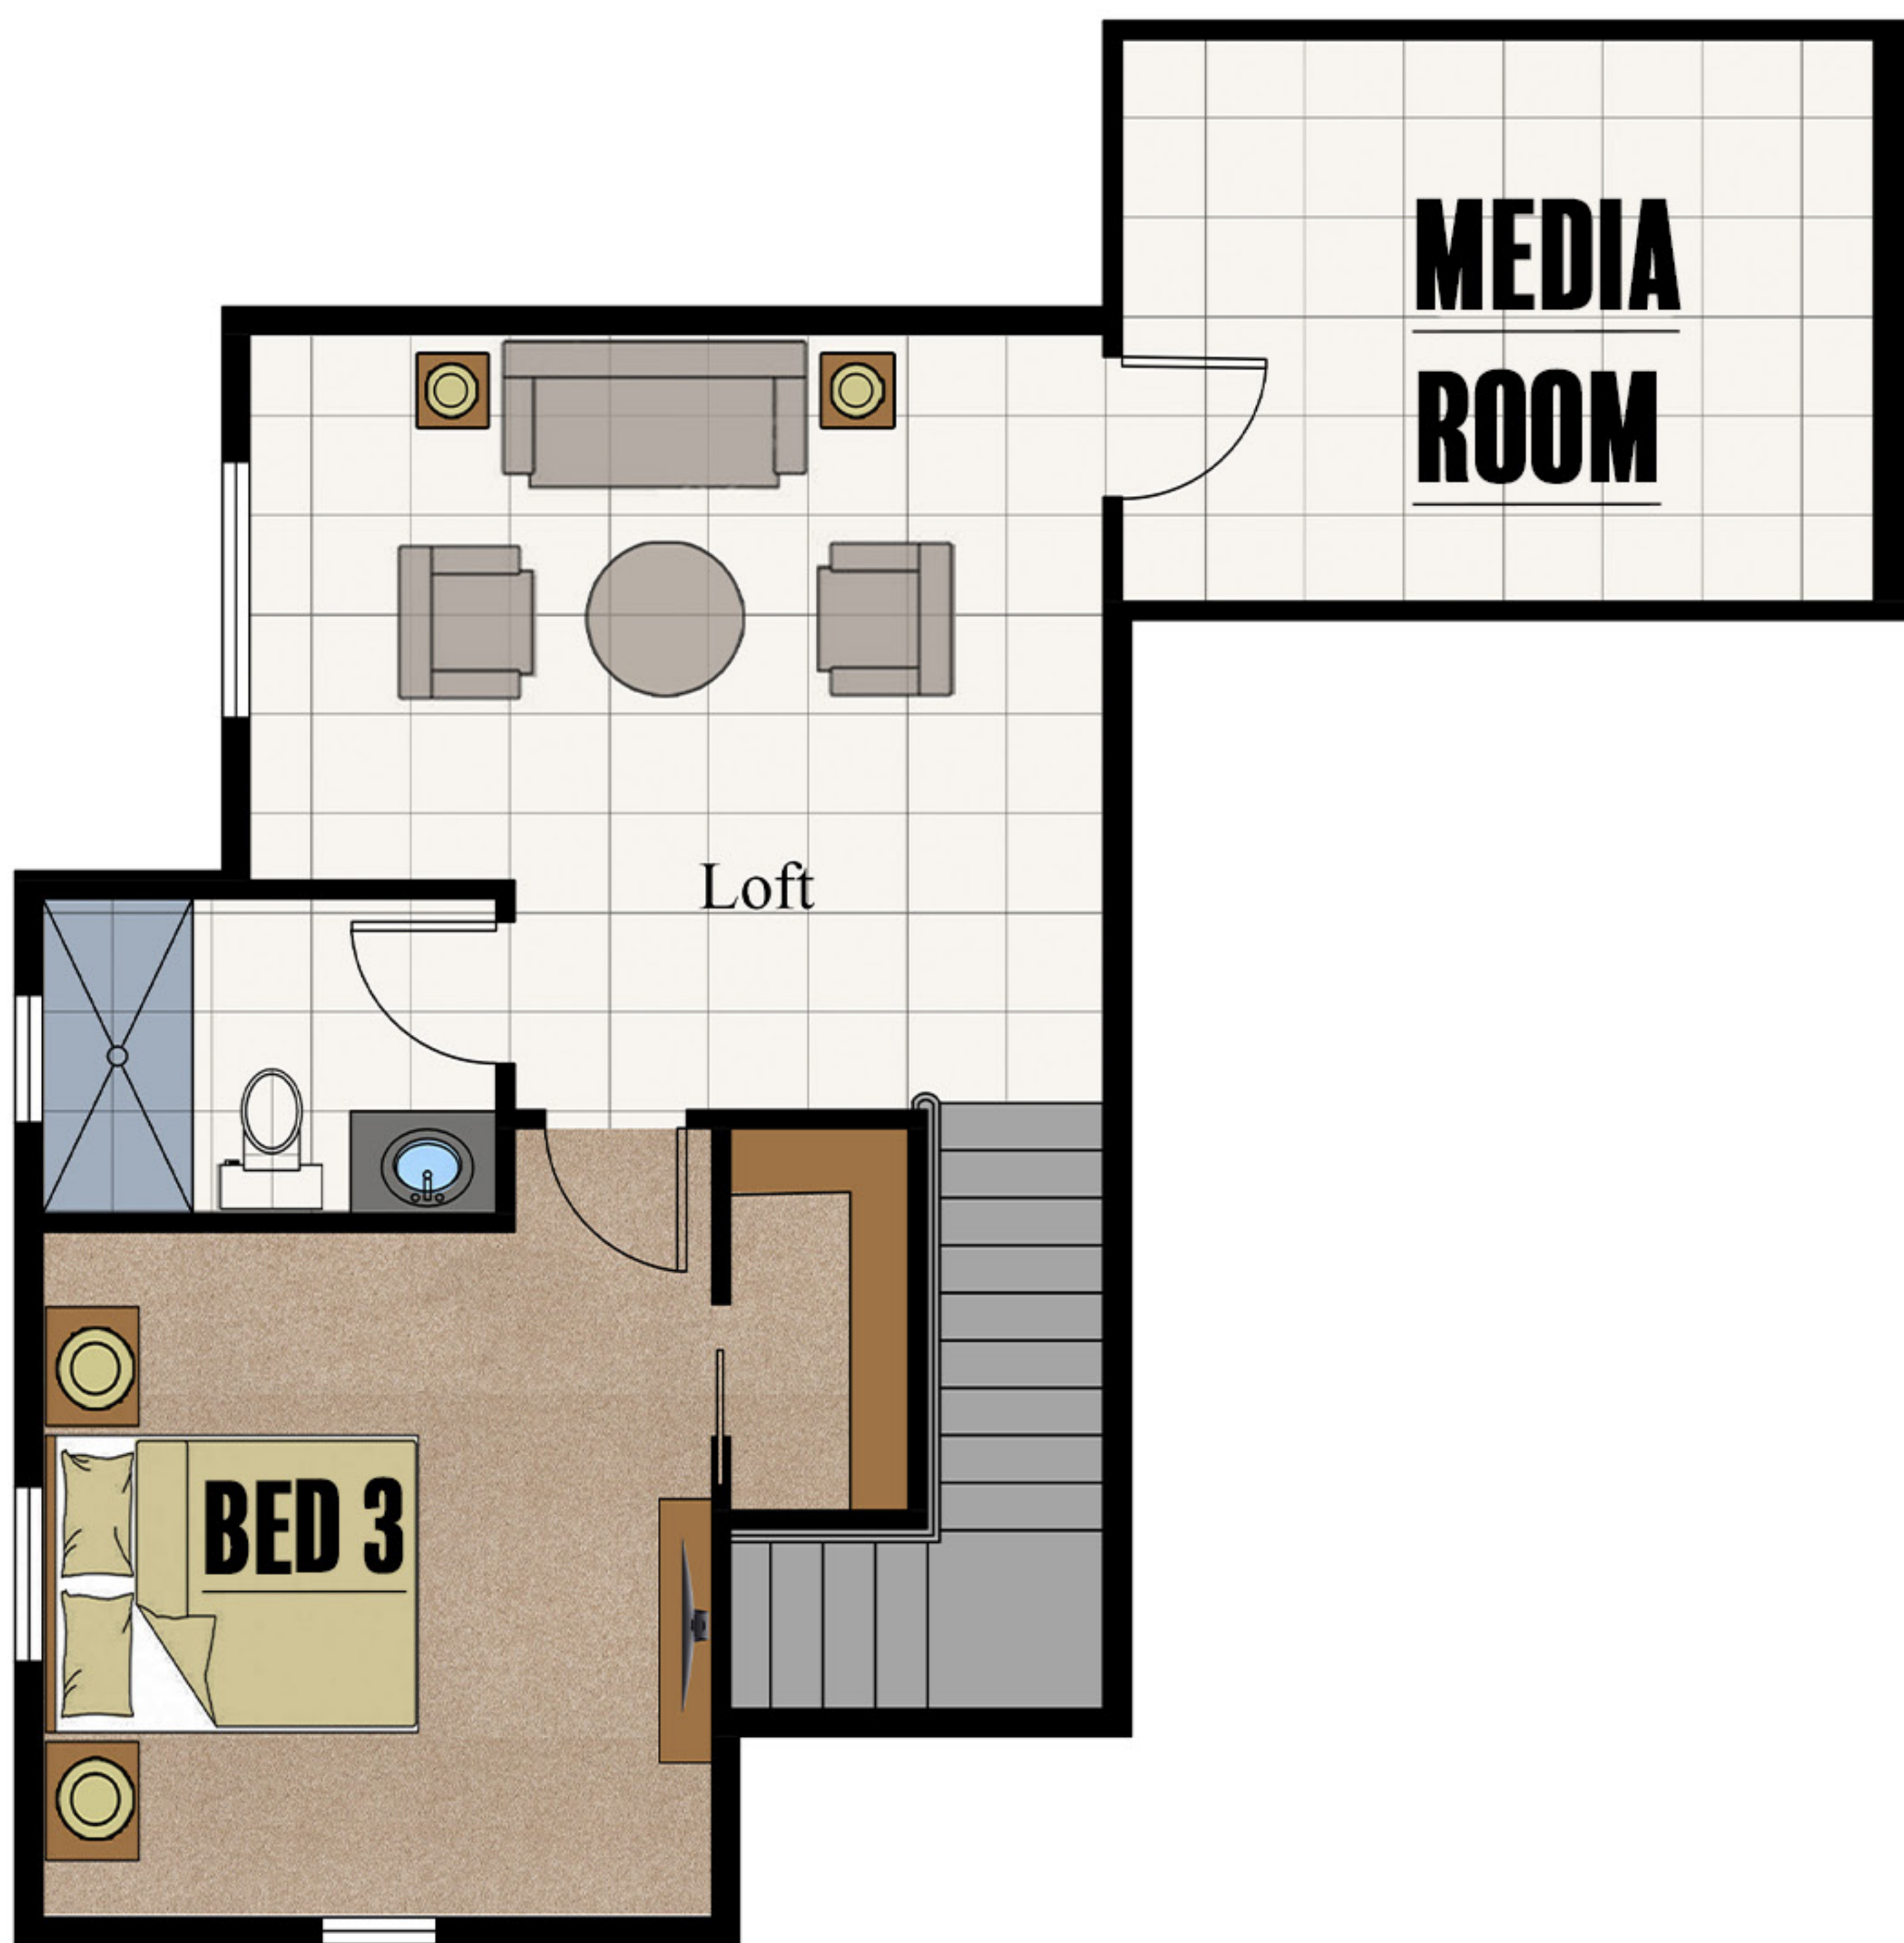

2 STORY

SECOND LEVEL

Square Footage

1st Living	1,734
2nd Living	644
Garage	592
Porch	57
Entry	19

Total 3,046

UNIT 97

All dimensions and specifications are approximate and subject to change in the field. Rendering and floor plan are for illustrative purposes only and may not reflect the actual characteristics of the home. Please discuss options with your sales person.